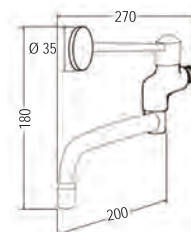

MEDICAL DE PARED CAÑO GIRATORIO

[99,00 €]

M6

REF: L162554

8 436550 452556