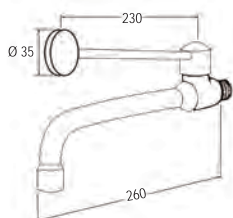

MEDICAL DE PARED CAÑO FIJO

[79,00 €]

M6

REF: L162544

8 436550 452549